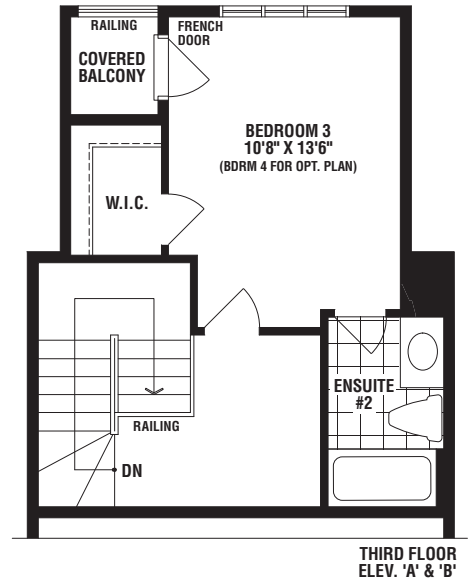

AMBER

Elev. A - 1,799 sq. ft. • Elev. B - 1,799 sq. ft.

TURQUOISE
ELEV. A

MAGENTA
ELEV. A

INDIGO
ELEV. A

AMBER
ELEV. A

TURQUOISE
ELEV. A

TURQUOISE
ELEV. B

MAGENTA
ELEV. B

INDIGO
ELEV. B

AMBER
ELEV. B

TURQUOISE
ELEV. B

AMBER

Elev. A - 1,799 sq. ft. • Elev. B - 1,799 sq. ft.

Materials, specifications, and floor plans are subject to change without notice. All renderings are artist's conceptions. All floor plans are approximate dimensions. Actual usable floor space may vary from the stated floor area. Dotted lines in lower level area represent an optional finished area with complete lower bathroom which is not included in the standard design or in the standard sq. ft. E. & O.E.