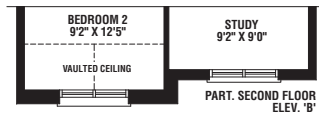

AMBER

Elev. A - 1,799 sq. ft. • Elev. B - 1,799 sq. ft.

TURQUOISE
ELEV. A

MAGENTA
ELEV. A

INDIGO
ELEV. A

AMBER
ELEV. A

TURQUOISE
ELEV. A

TURQUOISE
ELEV. B

MAGENTA
ELEV. B

INDIGO
ELEV. B

AMBER
ELEV. B

TURQUOISE
ELEV. B

AMBER

Elev. A - 1,799 sq. ft. • Elev. B - 1,799 sq. ft.

Materials, specifications, and floor plans are subject to change without notice. All renderings are artist's conceptions. All floor plans are approximate dimensions. Actual usable floor space may vary from the stated floor area. Dotted lines in lower level area represent an optional finished area with complete lower bathroom which is not included in the standard design or in the standard sq. ft. E. & O.E.