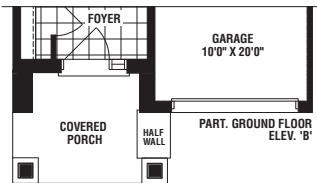

AMBER

Elev. A - 1,799 sq. ft. • Elev. B - 1,799 sq. ft.

TURQUOISE
ELEV. A

MAGENTA
ELEV. A

INDIGO
ELEV. A

AMBER
ELEV. A

TURQUOISE
ELEV. A

TURQUOISE
ELEV. B

MAGENTA
ELEV. B

INDIGO
ELEV. B

AMBER
ELEV. B

TURQUOISE
ELEV. B

AMBER

Elev. A - 1,799 sq. ft. • Elev. B - 1,799 sq. ft.

Materials, specifications, and floor plans are subject to change without notice. All renderings are artist's conceptions. All floor plans are approximate dimensions. Actual usable floor space may vary from the stated floor area. Dotted lines in lower level area represent an optional finished area with complete lower bathroom which is not included in the standard design or in the standard sq. ft. E. & O.E.