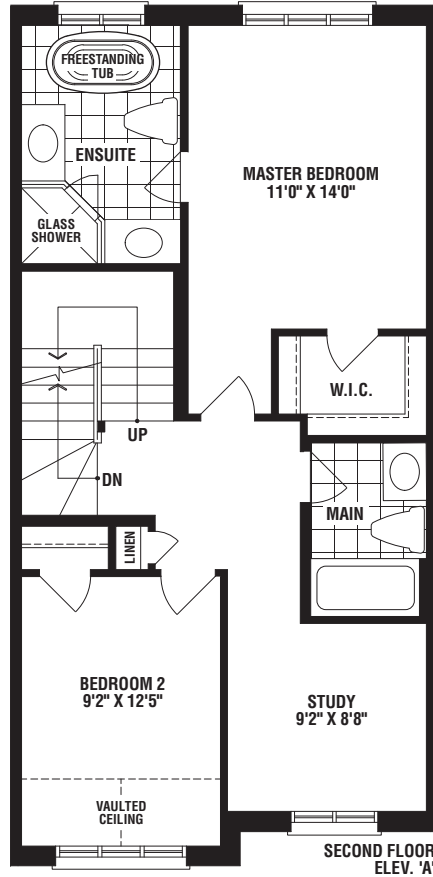

AMBER

Elev. A - 1,799 sq. ft. • Elev. B - 1,799 sq. ft.

TURQUOISE
ELEV. A

MAGENTA
ELEV. A

INDIGO
ELEV. A

AMBER
ELEV. A

TURQUOISE
ELEV. A

TURQUOISE
ELEV. B

MAGENTA
ELEV. B

INDIGO
ELEV. B

AMBER
ELEV. B

TURQUOISE
ELEV. B

AMBER

Elev. A - 1,799 sq. ft. • Elev. B - 1,799 sq. ft.

Materials, specifications, and floor plans are subject to change without notice. All renderings are artist's conceptions. All floor plans are approximate dimensions. Actual usable floor space may vary from the stated floor area. Dotted lines in lower level area represent an optional finished area with complete lower bathroom which is not included in the standard design or in the standard sq. ft. E. & O.E.