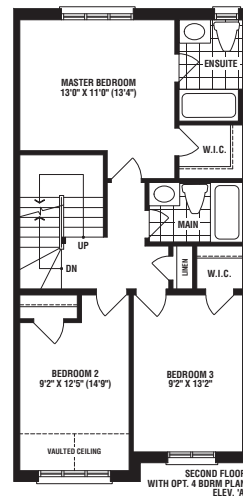

AMBER

Elev. A - 1,799 sq. ft. • Elev. B - 1,799 sq. ft.

TURQUOISE
ELEV. A

MAGENTA
ELEV. A

INDIGO
ELEV. A

AMBER
ELEV. A

TURQUOISE
ELEV. A

TURQUOISE
ELEV. B

MAGENTA
ELEV. B

INDIGO
ELEV. B

AMBER
ELEV. B

TURQUOISE
ELEV. B

AMBER

Elev. A - 1,799 sq. ft. • Elev. B - 1,799 sq. ft.

Materials, specifications, and floor plans are subject to change without notice. All renderings are artist's conceptions. All floor plans are approximate dimensions. Actual usable floor space may vary from the stated floor area. Dotted lines in lower level area represent an optional finished area with complete lower bathroom which is not included in the standard design or in the standard sq. ft. E. & O.E.