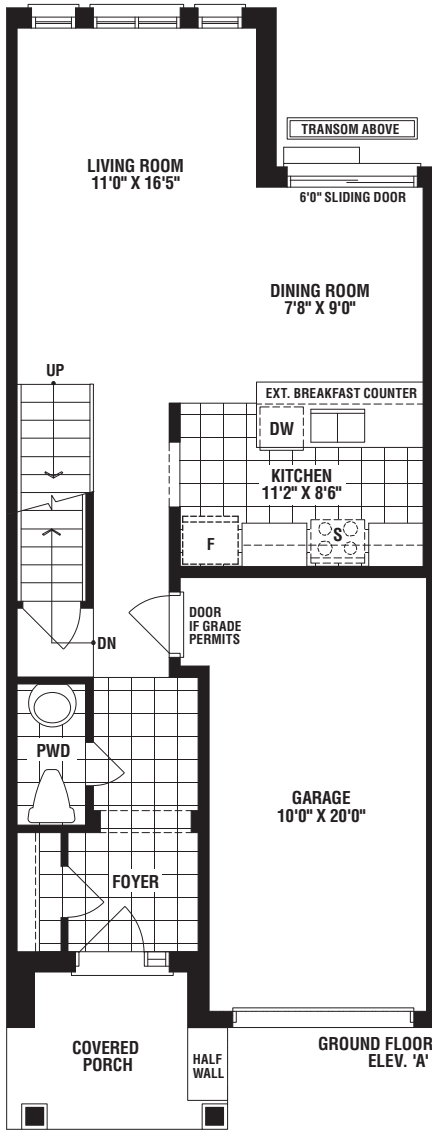

AMBER

Elev. A - 1,799 sq. ft. • Elev. B - 1,799 sq. ft.

TURQUOISE
ELEV. A

MAGENTA
ELEV. A

INDIGO
ELEV. A

AMBER
ELEV. A

TURQUOISE
ELEV. A

TURQUOISE
ELEV. B

MAGENTA
ELEV. B

INDIGO
ELEV. B

AMBER
ELEV. B

TURQUOISE
ELEV. B

AMBER

Elev. A - 1,799 sq. ft. • Elev. B - 1,799 sq. ft.

Materials, specifications, and floor plans are subject to change without notice. All renderings are artist's conceptions. All floor plans are approximate dimensions. Actual usable floor space may vary from the stated floor area. Dotted lines in lower level area represent an optional finished area with complete lower bathroom which is not included in the standard design or in the standard sq. ft. E. & O.E.