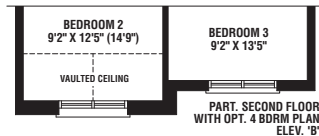

AMBER

Elev. A - 1,799 sq. ft. • Elev. B - 1,799 sq. ft.

TURQUOISE
ELEV. A

MAGENTA
ELEV. A

INDIGO
ELEV. A

AMBER
ELEV. A

TURQUOISE
ELEV. A

TURQUOISE
ELEV. B

MAGENTA
ELEV. B

INDIGO
ELEV. B

AMBER
ELEV. B

TURQUOISE
ELEV. B

AMBER

Elev. A - 1,799 sq. ft. • Elev. B - 1,799 sq. ft.

Materials, specifications, and floor plans are subject to change without notice. All renderings are artist's conceptions. All floor plans are approximate dimensions. Actual usable floor space may vary from the stated floor area. Dotted lines in lower level area represent an optional finished area with complete lower bathroom which is not included in the standard design or in the standard sq. ft. E. & O.E.