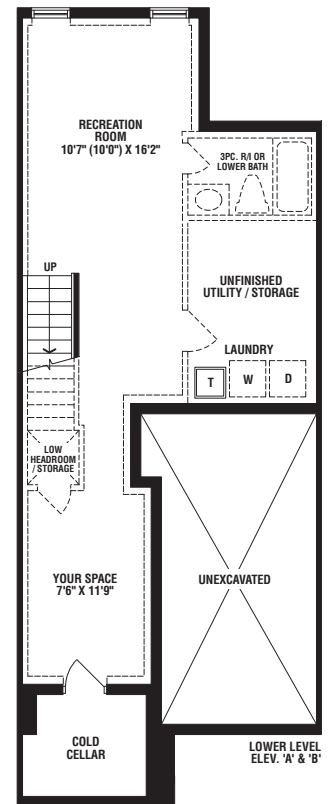

AMBER

Elev. A - 1,799 sq. ft. • Elev. B - 1,799 sq. ft.

TURQUOISE
ELEV. A

MAGENTA
ELEV. A

INDIGO
ELEV. A

AMBER
ELEV. A

TURQUOISE
ELEV. A

TURQUOISE
ELEV. B

MAGENTA
ELEV. B

INDIGO
ELEV. B

AMBER
ELEV. B

TURQUOISE
ELEV. B

AMBER

Elev. A - 1,799 sq. ft. • Elev. B - 1,799 sq. ft.

Materials, specifications, and floor plans are subject to change without notice. All renderings are artist's conceptions. All floor plans are approximate dimensions. Actual usable floor space may vary from the stated floor area. Dotted lines in lower level area represent an optional finished area with complete lower bathroom which is not included in the standard design or in the standard sq. ft. E. & O.E.