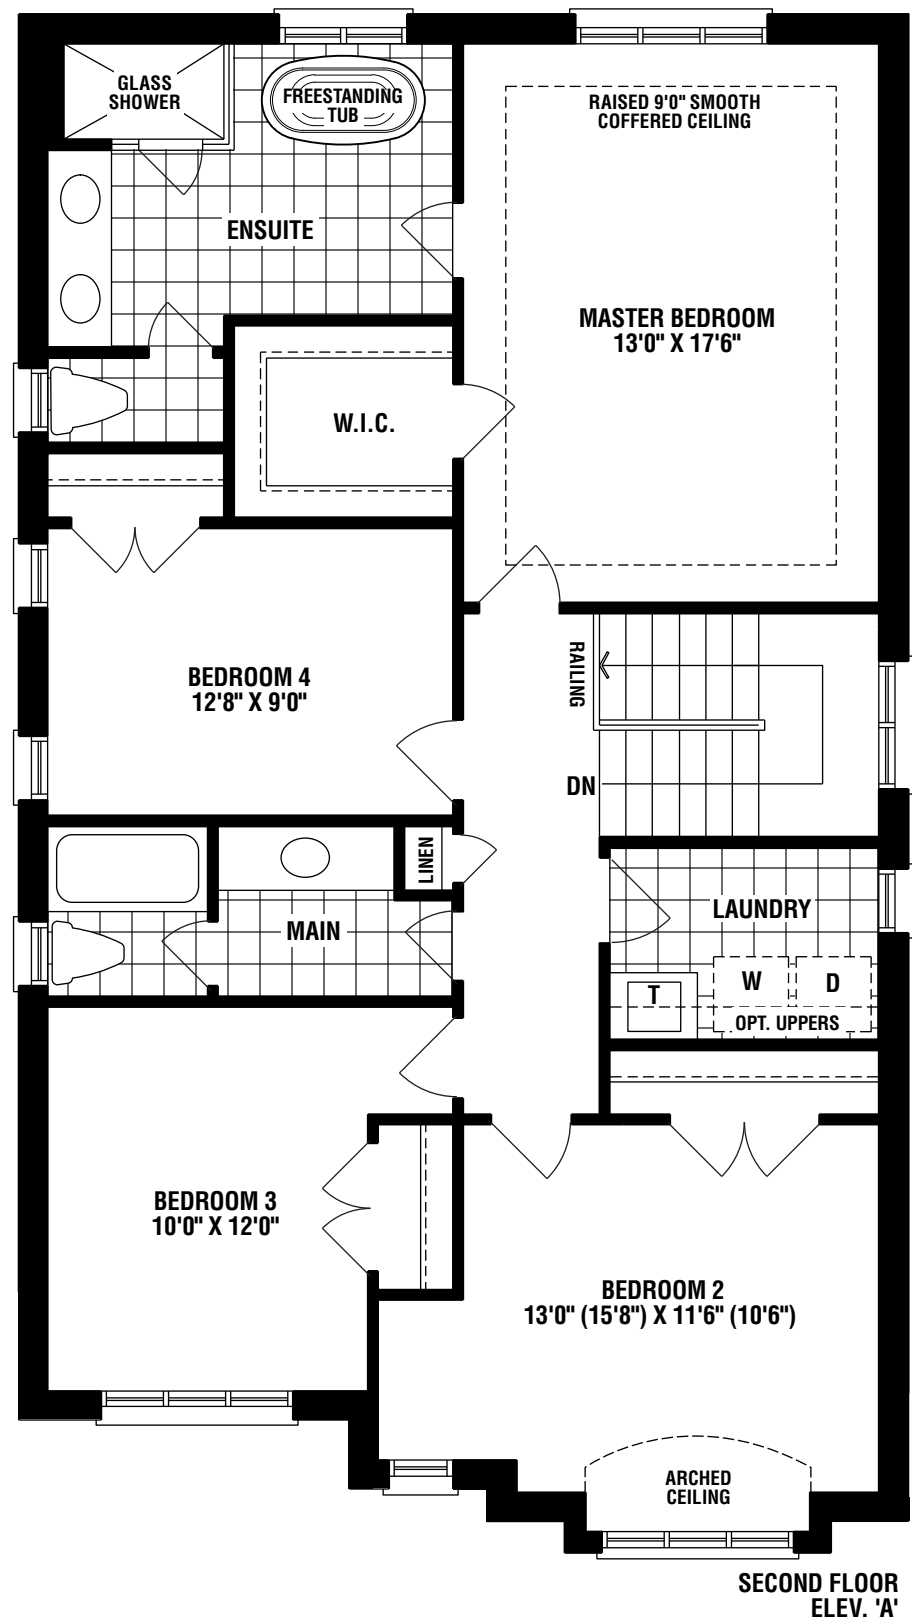

BUTTERNUT

Elev. A - 2,299 sq. ft. • Elev. B - 2,290 sq. ft.

DREAMFIELDS
IN BRADFORD

ROSEHAVEN
I AM HOME