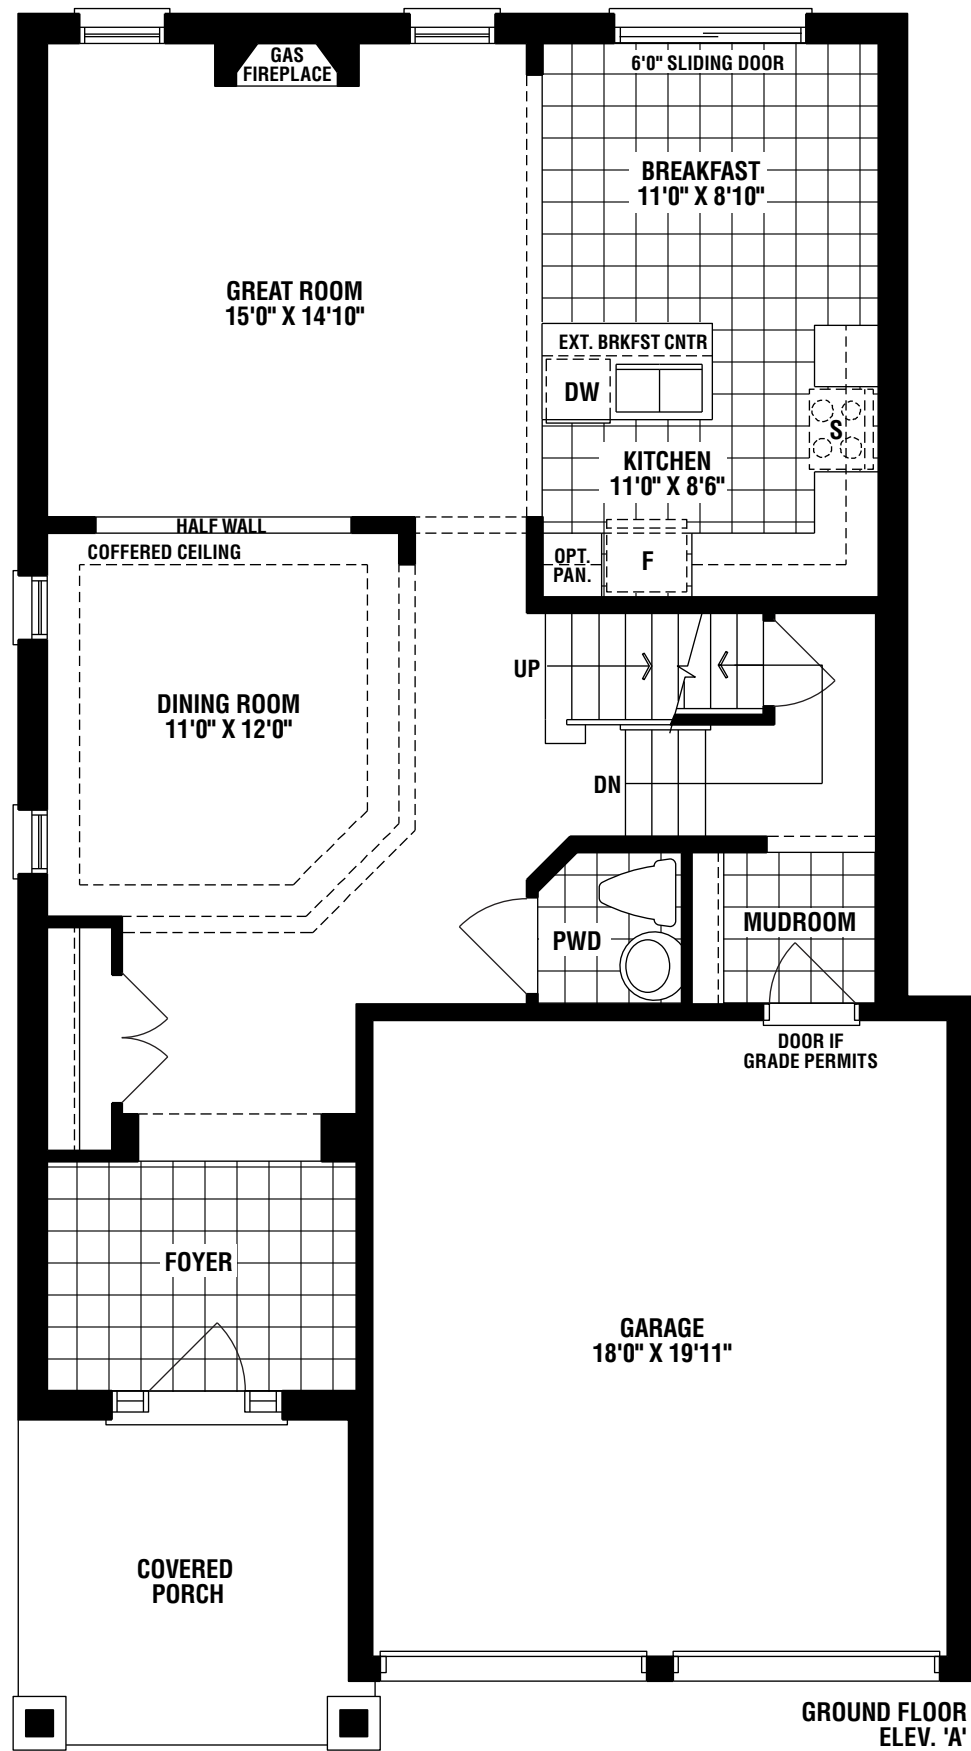

BUTTERNUT

Elev. A - 2,299 sq. ft. • Elev. B - 2,290 sq. ft.

DREAMFIELDS
IN BRADFORD

ROSEHAVEN
I AM HOME