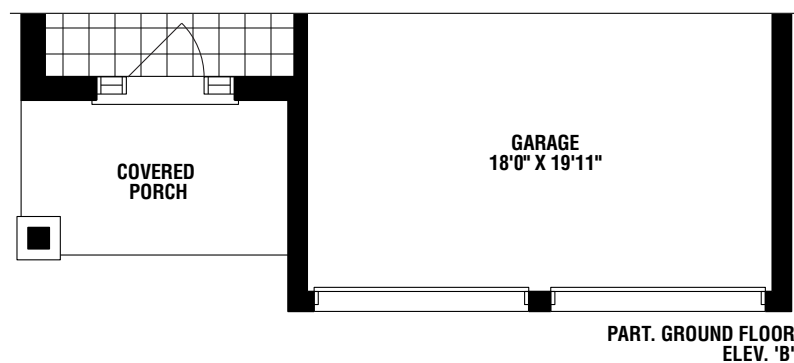

BUTTERNUT

Elev. A - 2,299 sq. ft. • Elev. B - 2,290 sq. ft.

DREAMFIELDS
IN BRADFORD

ROSEHAVEN
I AM HOME