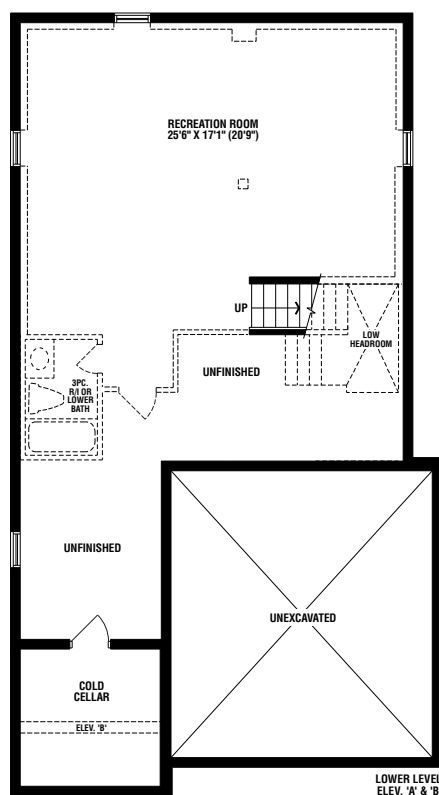

BUTTERNUT

Elev. A - 2,299 sq. ft. • Elev. B - 2,290 sq. ft.

DREAMFIELDS
IN BRADFORD

ROSEHAVEN
I AM HOME