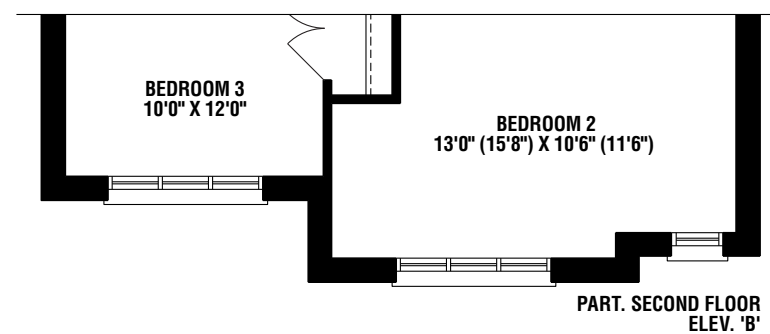

BUTTERNUT

Elev. A - 2,299 sq. ft. • Elev. B - 2,290 sq. ft.

DREAMFIELDS
IN BRADFORD

ROSEHAVEN
I AM HOME