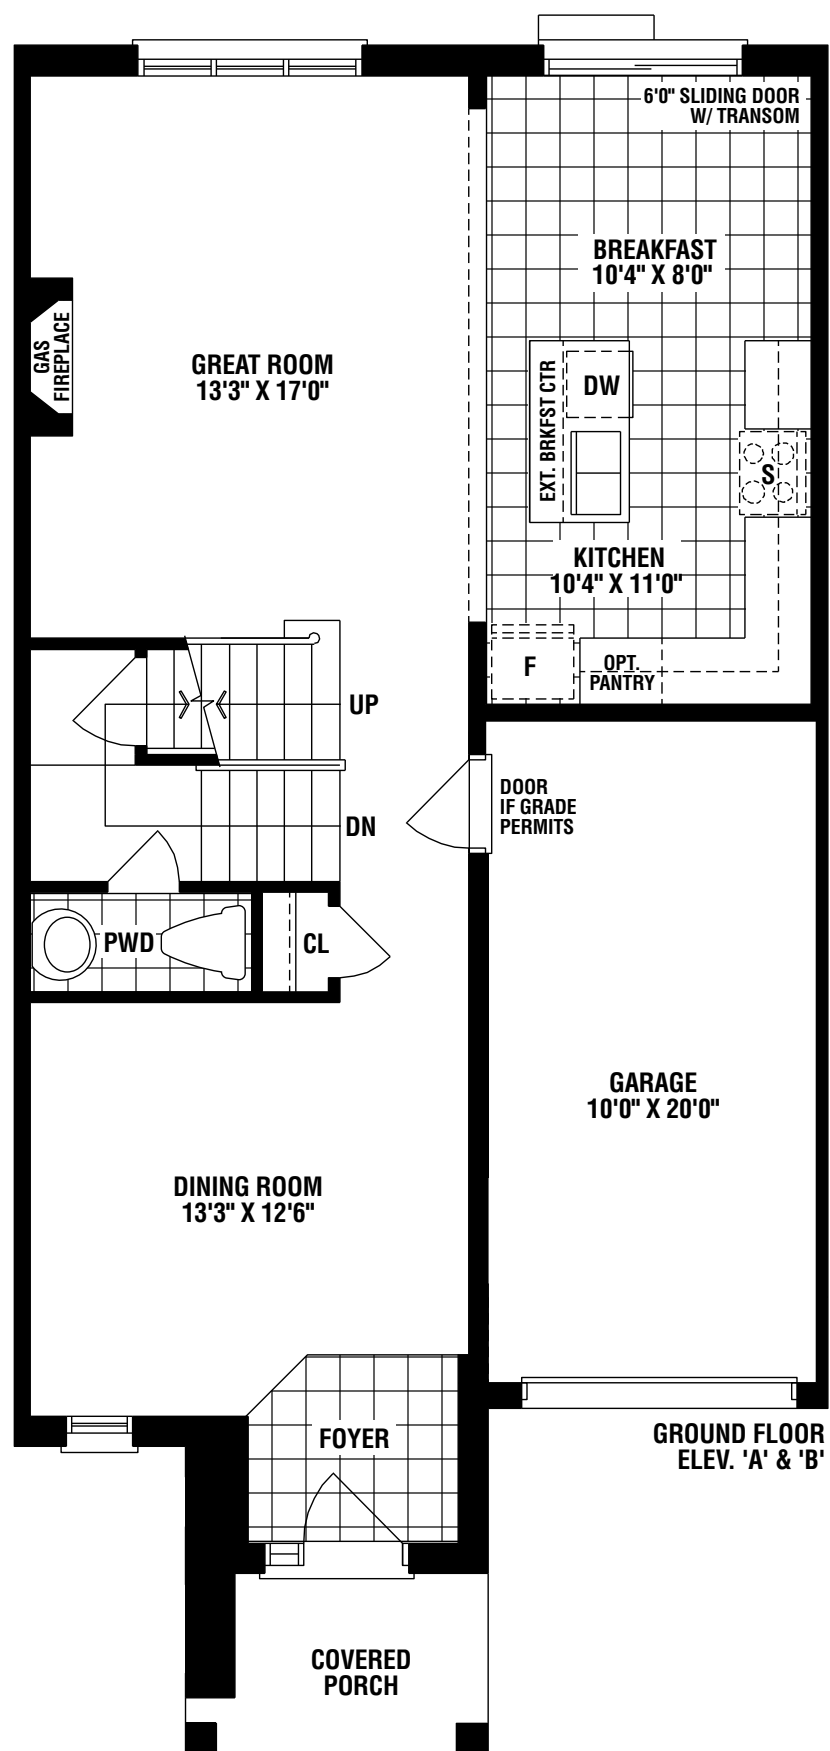

Elev. B

Elev. B - 1,880 sq. ft.

# CAWTHRA

25' Traditional Freehold Townhomes

25' Traditional Freehold Townhomes

# CAWTHRA

Elev. A - 1,875 sq. ft.

Elev. A

Materials, specifications and floor plan are subject to change without notice. All floor plans are approximate dimensions. Actual usable floor space may vary from the stated floor area. All renderings are artist's conceptions. Dashed lines in lower level area represent an optional finished area with completed lower bath which is not included in the standard design or standard square footage. E.&O.E.