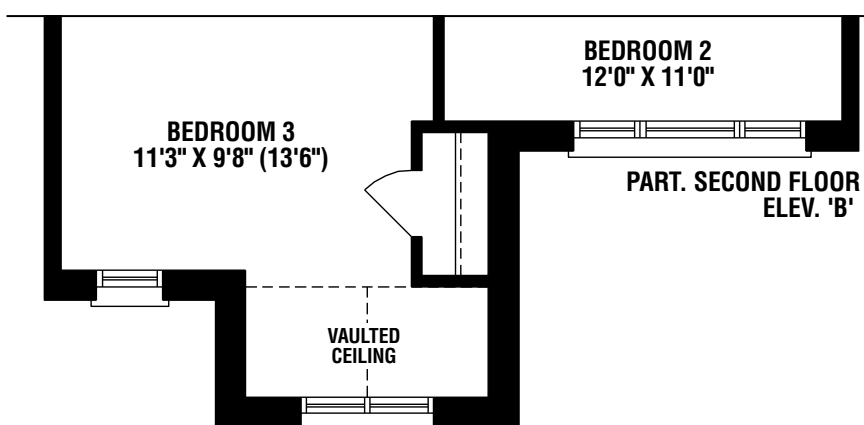

Elev. B

Elev. B - 1,880 sq. ft.

# CAWTHRA

Elev. A - 1,875 sq. ft.

Elev. A

Materials, specifications and floor plan are subject to change without notice. All floor plans are approximate dimensions. Actual usable floor space may vary from the stated floor area. All renderings are artist's conceptions. Dashed lines in lower level area represent an optional finished area with completed lower bath which is not included in the standard design or standard square footage. E.&O.E.