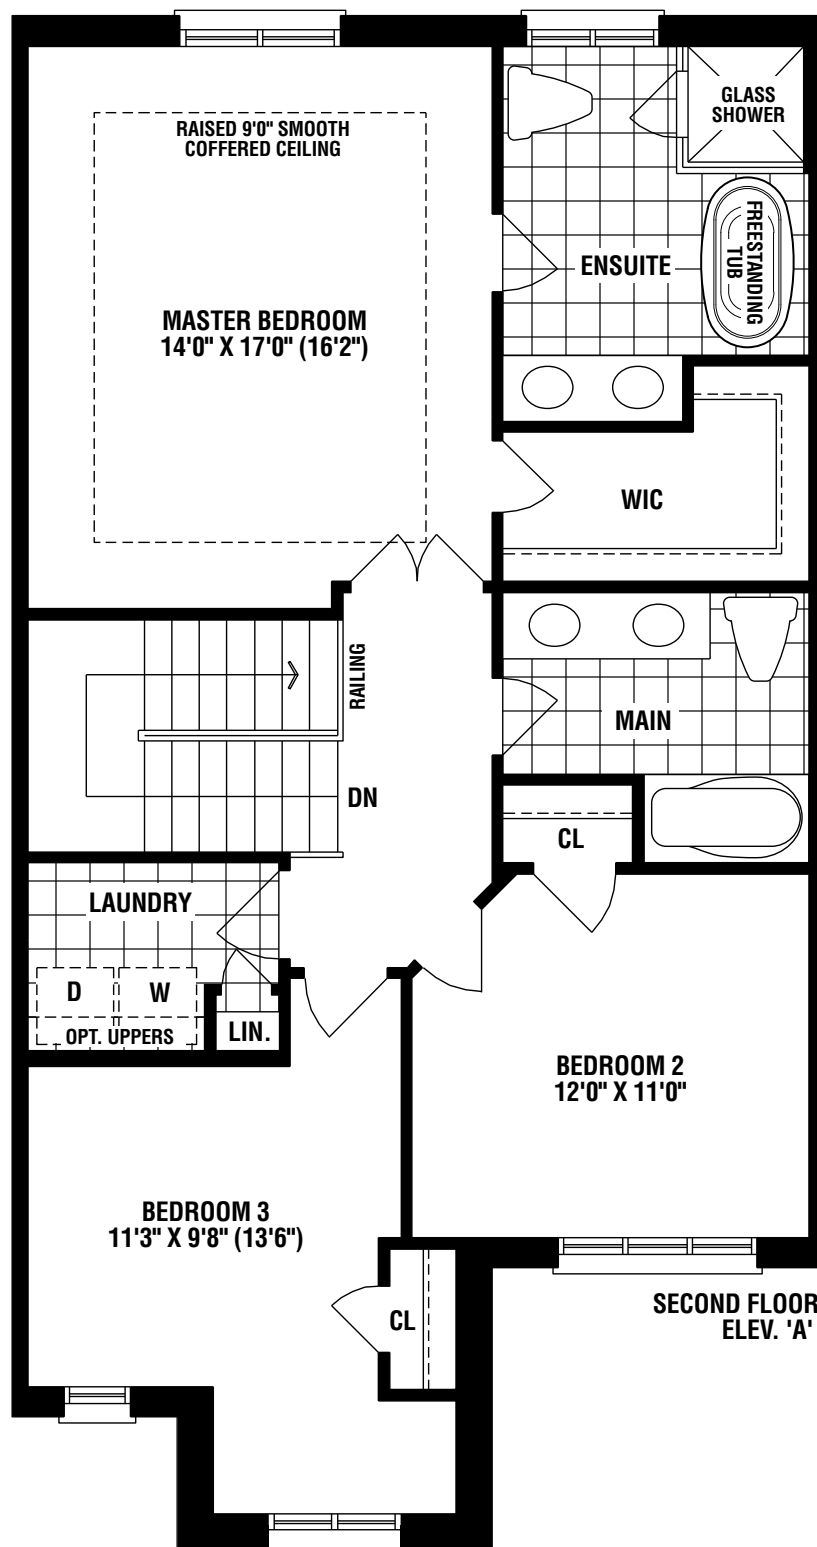

Elev. B

Elev. B - 1,880 sq. ft.

# CAWTHRA

25' Traditional Freehold Townhomes

25' Traditional Freehold Townhomes

# CAWTHRA

Elev. A - 1,875 sq. ft.

Elev. A

Materials, specifications and floor plan are subject to change without notice. All floor plans are approximate dimensions. Actual usable floor space may vary from the stated floor area. All renderings are artist's conceptions. Dashed lines in lower level area represent an optional finished area with completed lower bath which is not included in the standard design or standard square footage. E.&O.E.