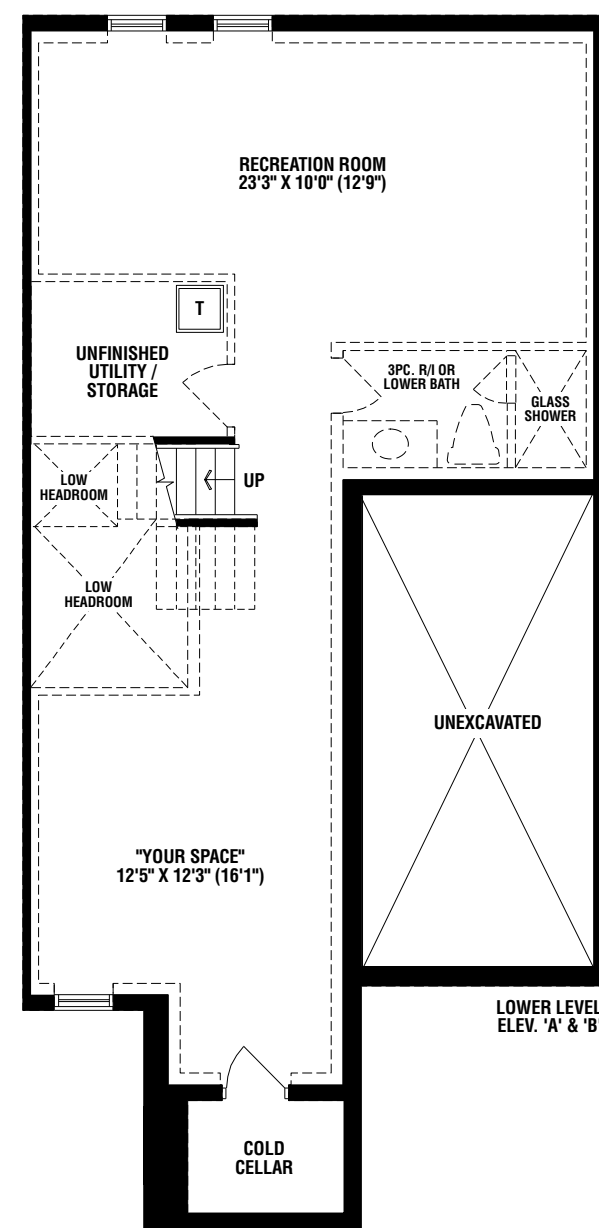

Elev. B

Elev. B - 1,880 sq. ft.

# CAWTHRA

25' Traditional Freehold Townhomes

25' Traditional Freehold Townhomes

# CAWTHRA

Elev. A - 1,875 sq. ft.

Elev. A

Materials, specifications and floor plan are subject to change without notice. All floor plans are approximate dimensions. Actual usable floor space may vary from the stated floor area. All renderings are artist's conceptions. Dashed lines in lower level area represent an optional finished area with completed lower bath which is not included in the standard design or standard square footage. E.&O.E.