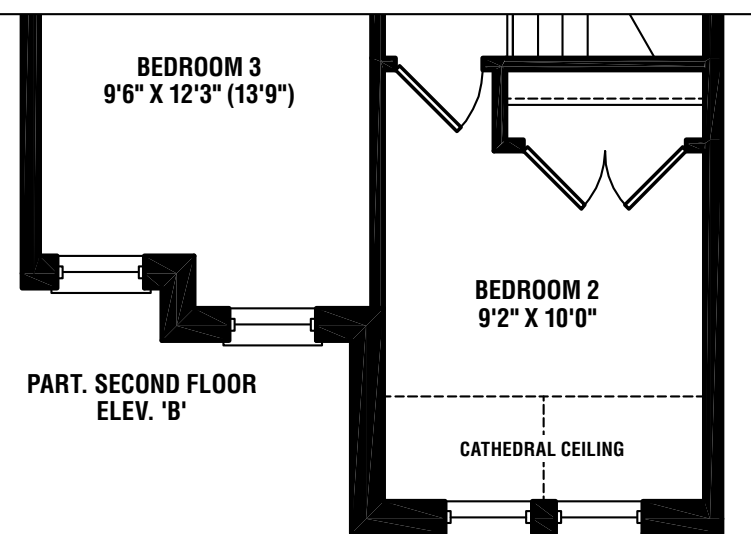

# LAKELANDS

Elev. B - 1,540 sq. ft.

Elev. B

# LAKELANDS

Elev. A - 1,540 sq. ft. • Elev. B - 1,540 sq. ft.

Materials, specifications, and floor plans are subject to change without notice. All renderings are artist's conceptions. All floor plans are approximate dimensions. Actual usable floor space may vary from the stated floor area. Dotted lines in lower level area represent an optional finished area with complete lower bathroom which is not included in the standard design or in the standard sq.ft. E. & O.E.