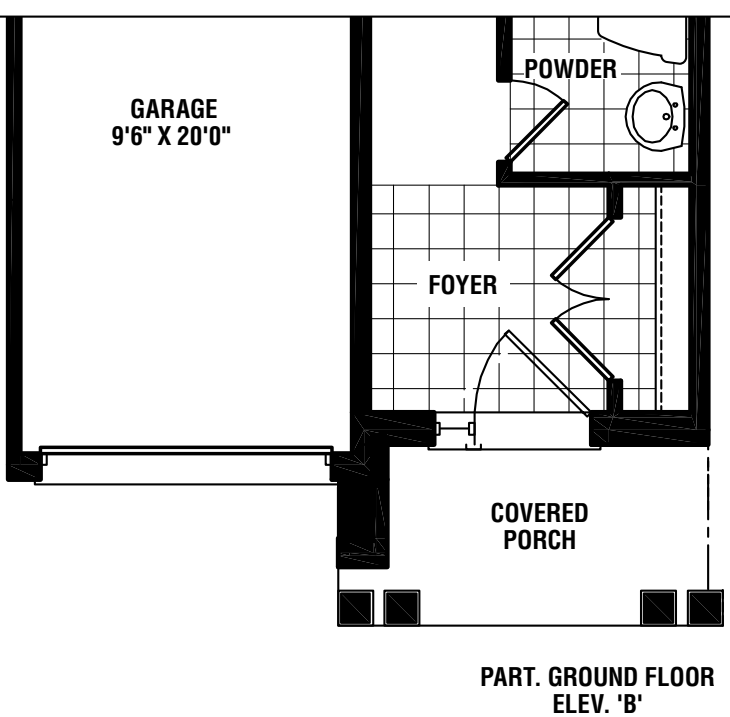

# LAKELANDS

Elev. B - 1,540 sq. ft.

Elev. B

# LAKELANDS

Elev. A - 1,540 sq. ft. • Elev. B - 1,540 sq. ft.

Materials, specifications, and floor plans are subject to change without notice. All renderings are artist's conceptions. All floor plans are approximate dimensions. Actual usable floor space may vary from the stated floor area. Dotted lines in lower level area represent an optional finished area with complete lower bathroom which is not included in the standard design or in the standard sq.ft. E. & O.E.