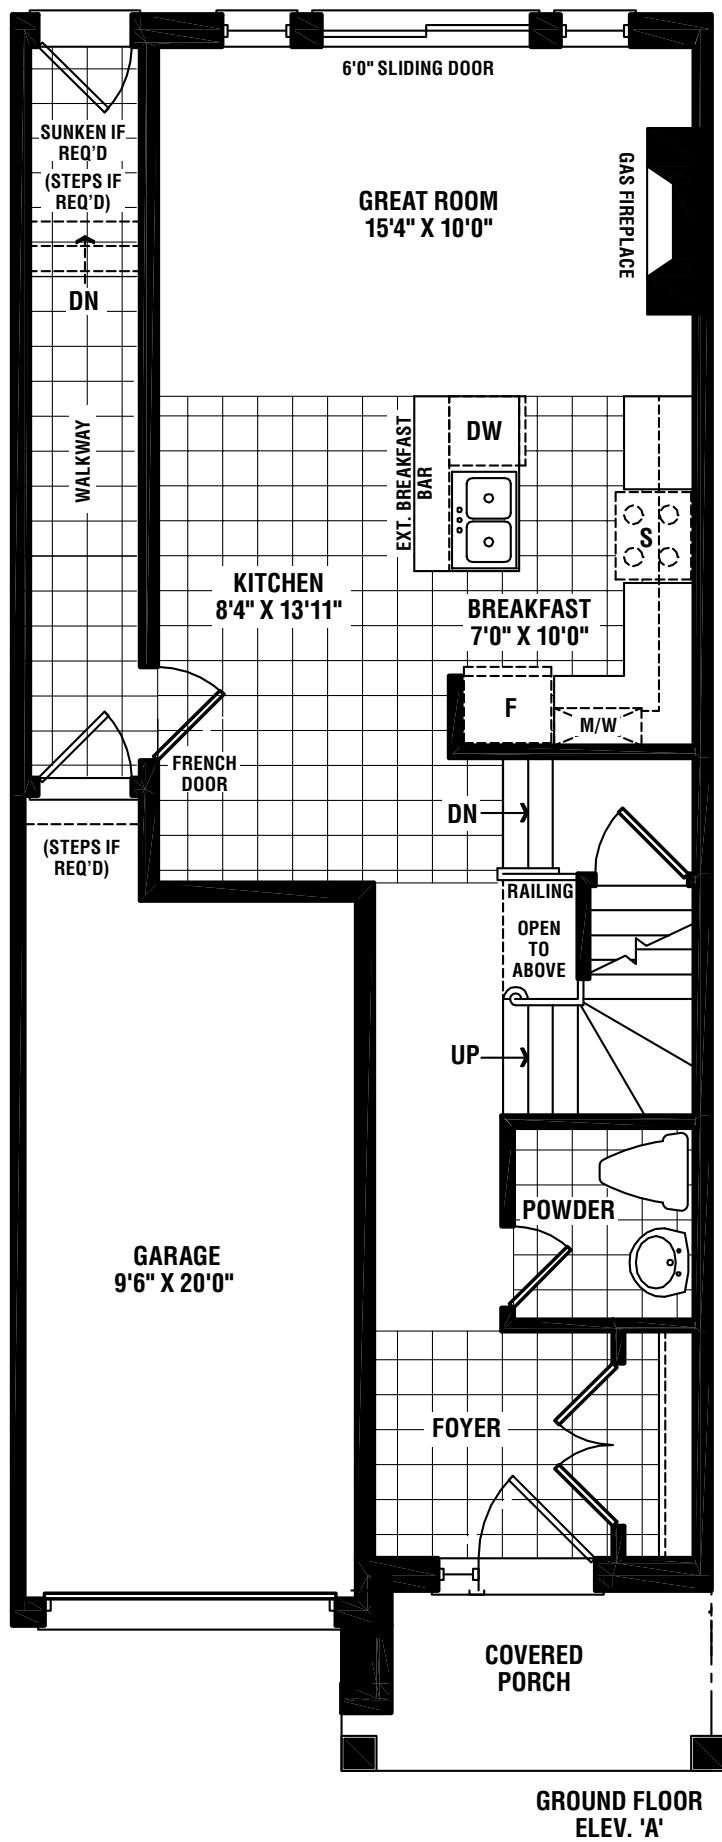

Elev. A

Elev. A - 1,540 sq. ft.

# LAKELANDS

20' Traditional Freehold Townhomes

20' Traditional Freehold Townhomes

# LAKELANDS

Elev. B - 1,540 sq. ft.

Elev. B

# LAKELANDS

Elev. A - 1,540 sq. ft. • Elev. B - 1,540 sq. ft.

Materials, specifications, and floor plans are subject to change without notice. All renderings are artist's conceptions. All floor plans are approximate dimensions. Actual usable floor space may vary from the stated floor area. Dotted lines in lower level area represent an optional finished area with complete lower bathroom which is not included in the standard design or in the standard sq.ft. E. & O.E.