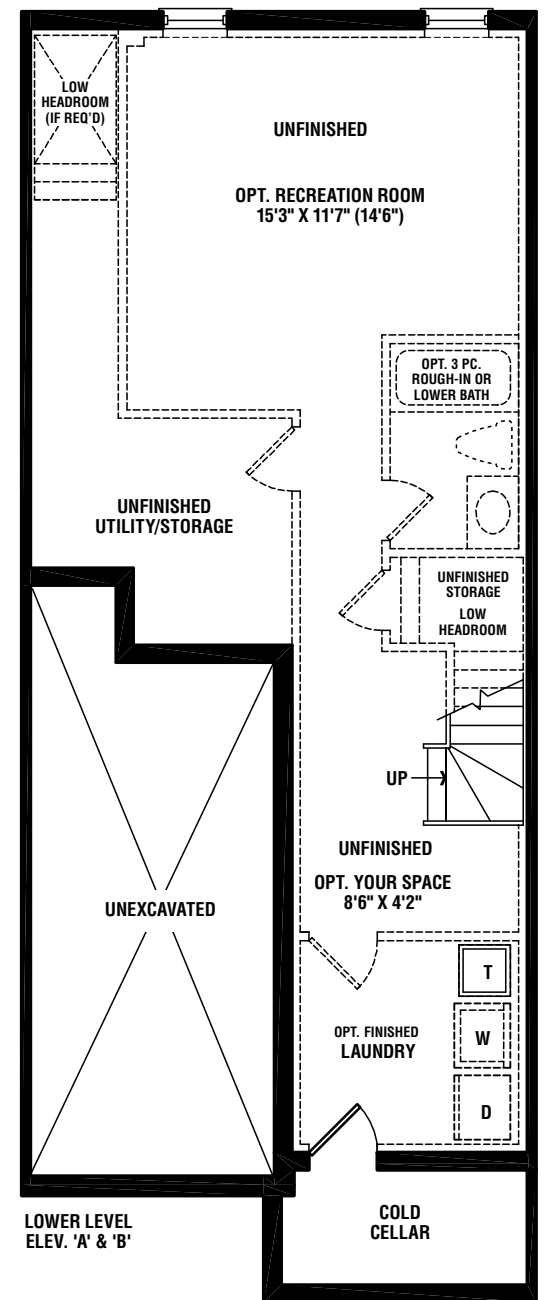

# LAKELANDS

Elev. B - 1,540 sq. ft.

Elev. B

# LAKELANDS

Elev. A - 1,540 sq. ft. • Elev. B - 1,540 sq. ft.

Materials, specifications, and floor plans are subject to change without notice. All renderings are artist's conceptions. All floor plans are approximate dimensions. Actual usable floor space may vary from the stated floor area. Dotted lines in lower level area represent an optional finished area with complete lower bathroom which is not included in the standard design or in the standard sq.ft. E. & O.E.