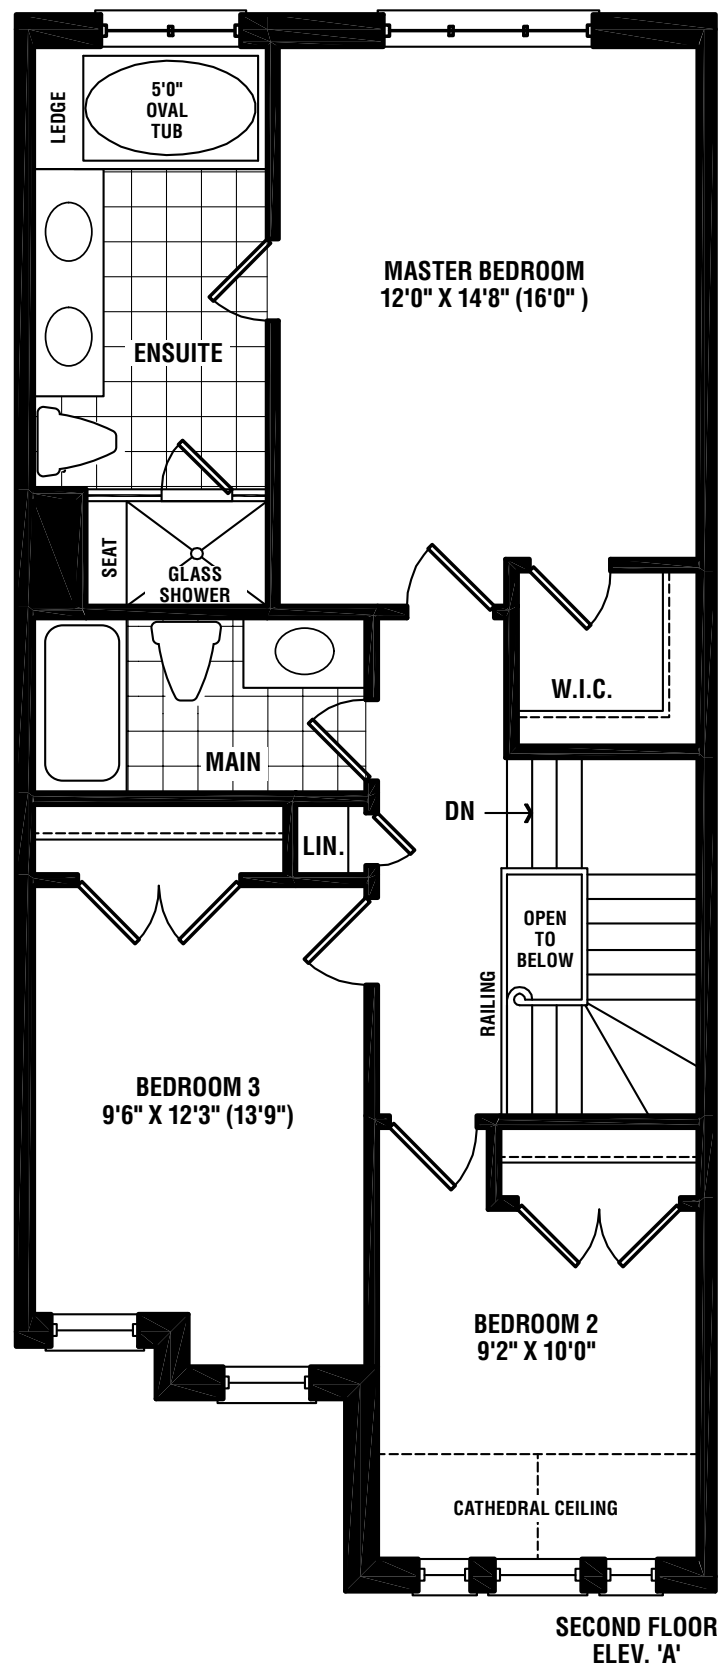

Elev. A

Elev. A - 1,540 sq. ft.

# LAKELANDS

Elev. B - 1,540 sq. ft.

Elev. B

# LAKELANDS

Elev. A - 1,540 sq. ft. • Elev. B - 1,540 sq. ft.

Materials, specifications, and floor plans are subject to change without notice. All renderings are artist's conceptions. All floor plans are approximate dimensions. Actual usable floor space may vary from the stated floor area. Dotted lines in lower level area represent an optional finished area with complete lower bathroom which is not included in the standard design or in the standard sq.ft. E. & O.E.