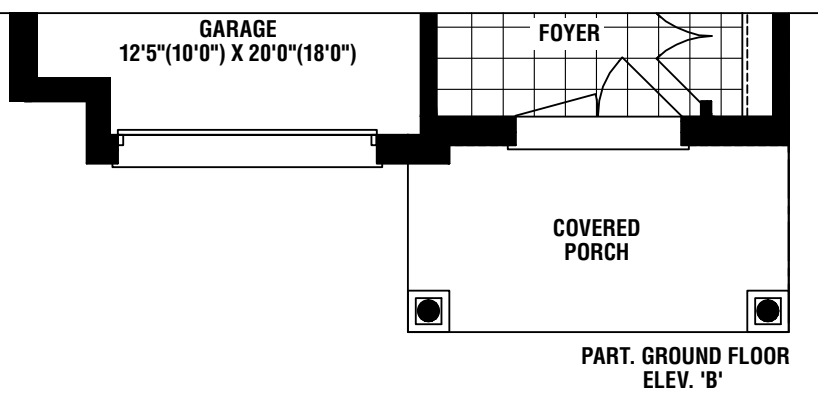

PEWTER

Elev. A - 1,970 sq. ft. • Elev. B - 1,987 sq. ft.