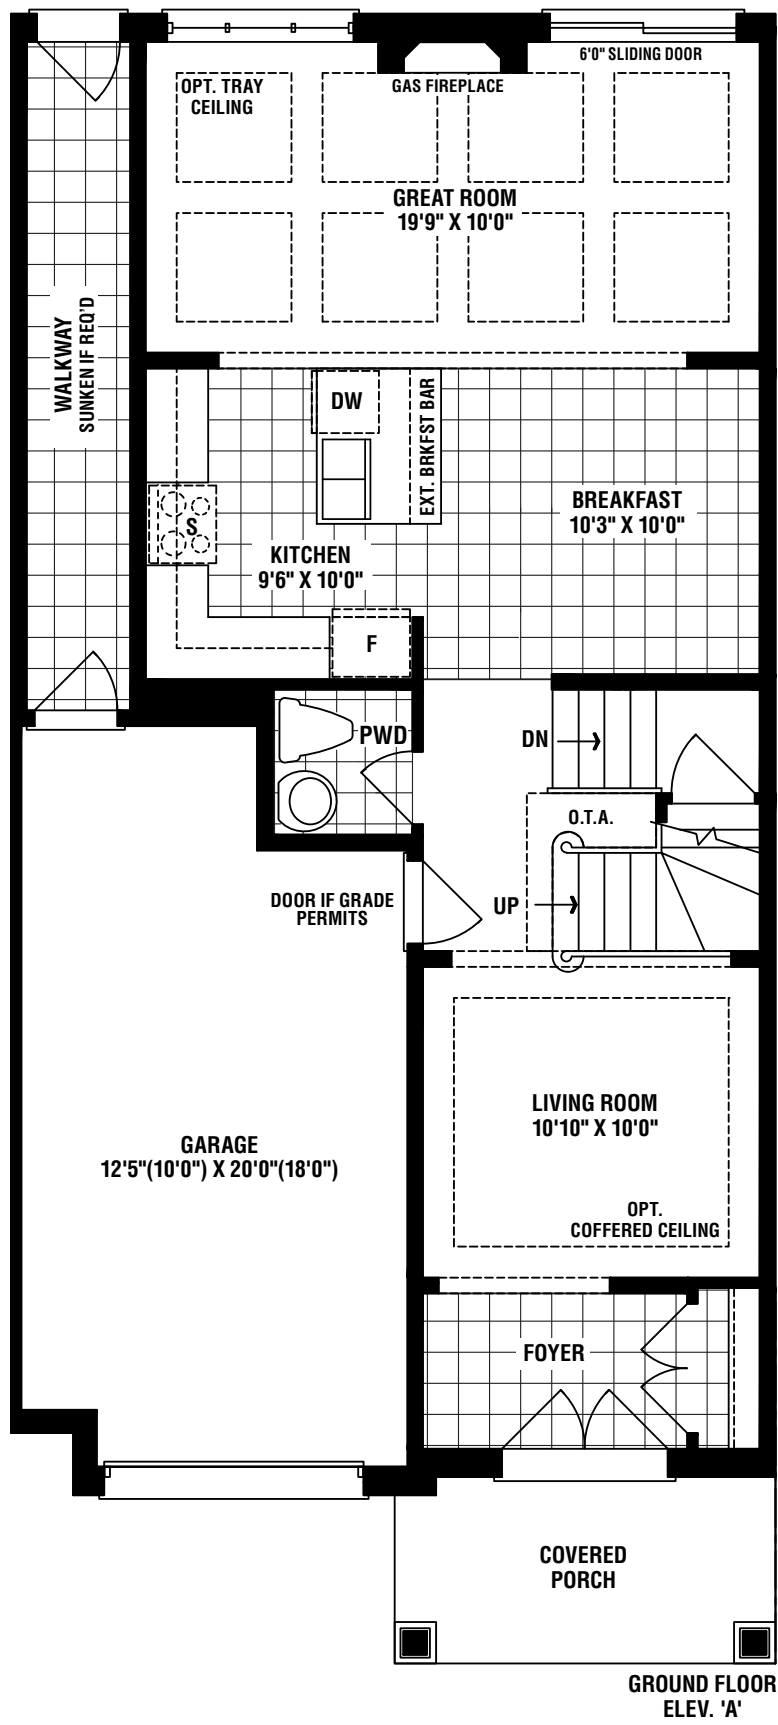

PEWTER

Elev. A - 1,970 sq. ft. • Elev. B - 1,987 sq. ft.