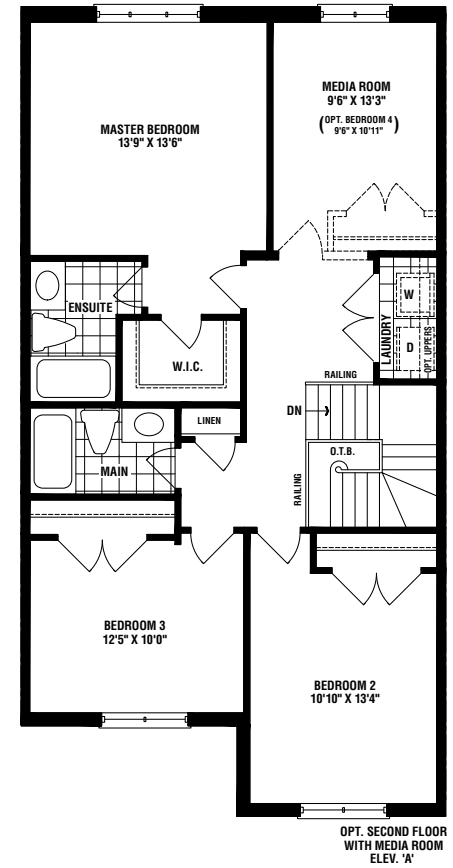

PEWTER

Elev. A - 1,970 sq. ft. • Elev. B - 1,987 sq. ft.