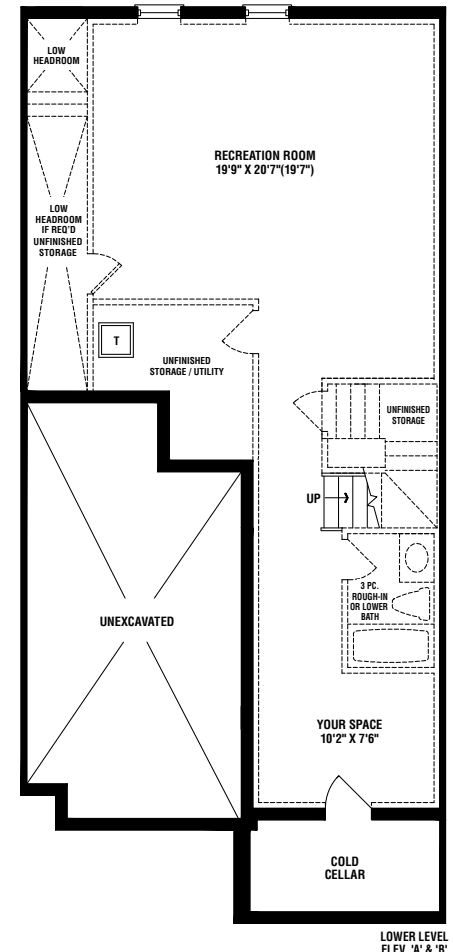

PEWTER

Elev. A - 1,970 sq. ft. • Elev. B - 1,987 sq. ft.