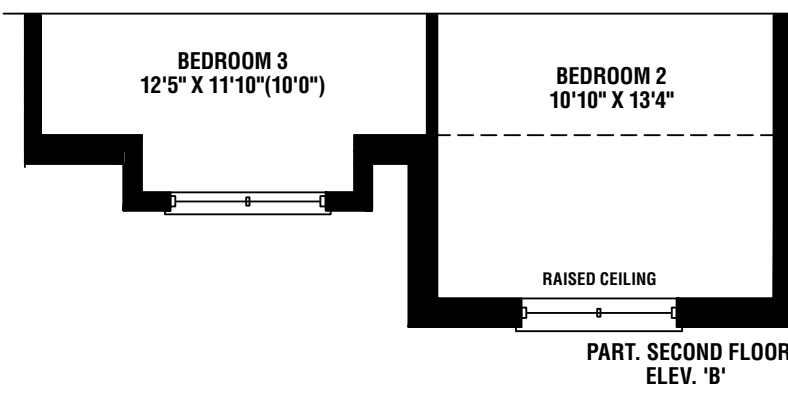

PEWTER

Elev. A - 1,970 sq. ft. • Elev. B - 1,987 sq. ft.