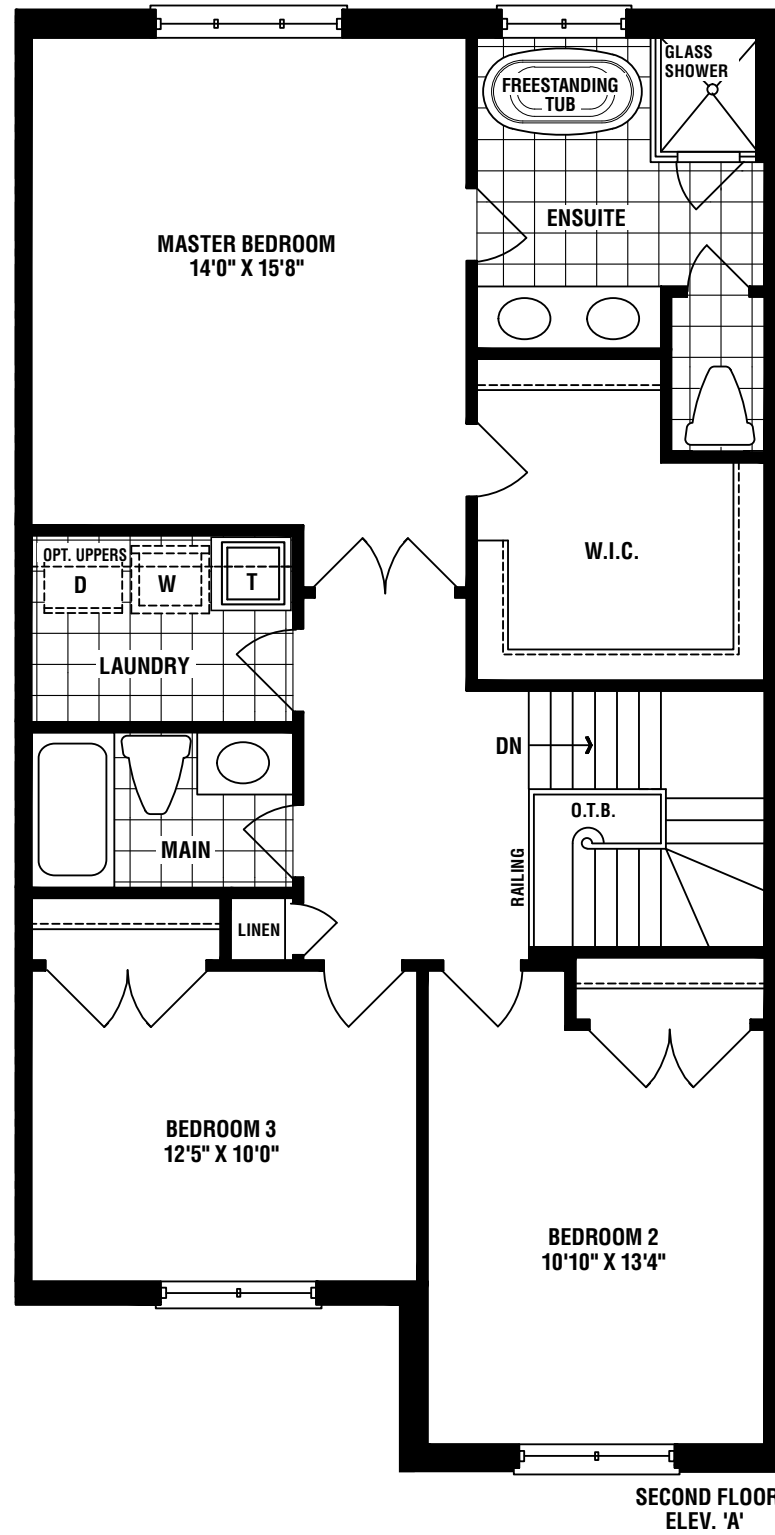

PEWTER

Elev. A - 1,970 sq. ft. • Elev. B - 1,987 sq. ft.