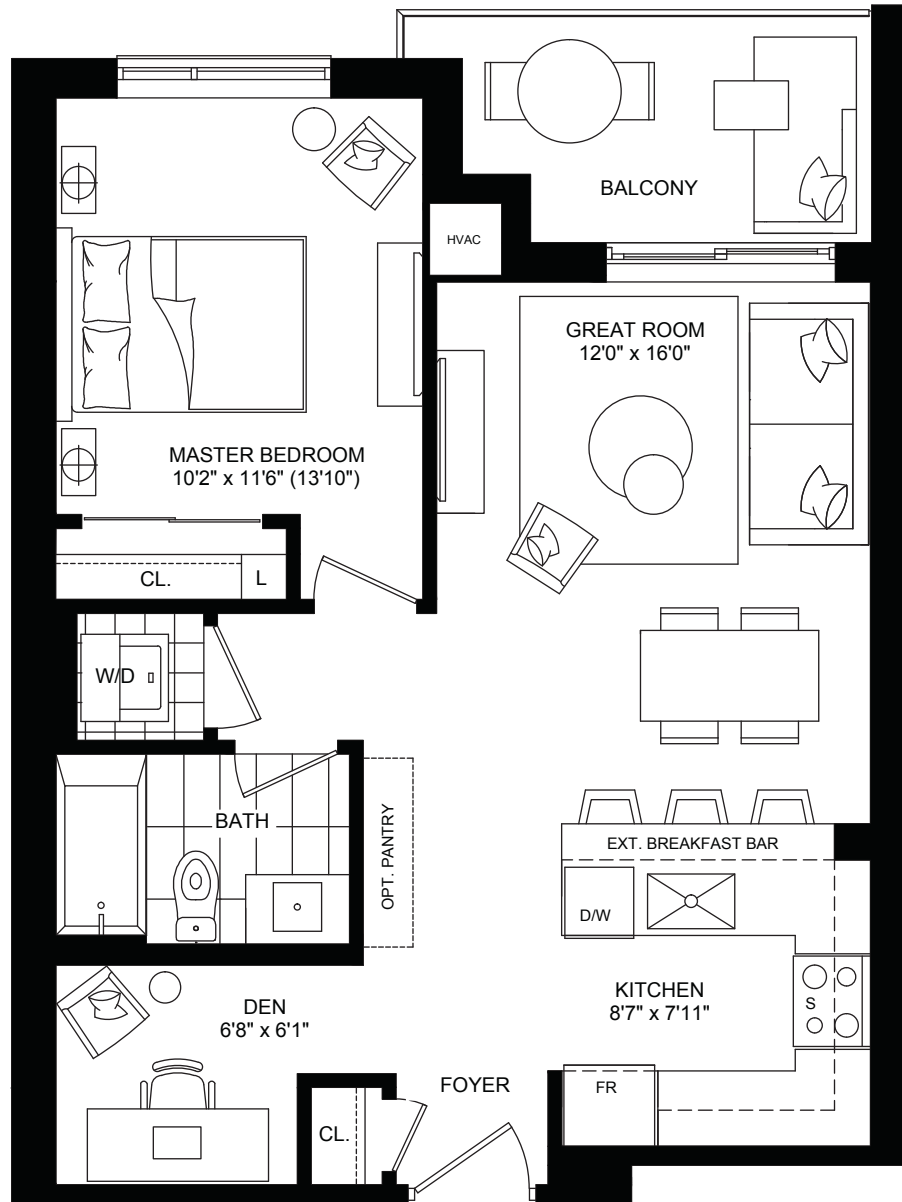

Harmony **1 BEDROOM + DEN • 706 to 716 SQ.FT.**

Materials, specifications and floor plans are subject to change. All renderings are artist's concept. All floor plans are approximate dimensions. Actual useable floor space may vary from the stated floor area. Patio/balcony areas may vary. Windows, room/area dimensions & square feet may vary due to location within building. Furniture not included. E & O.E. (C6)